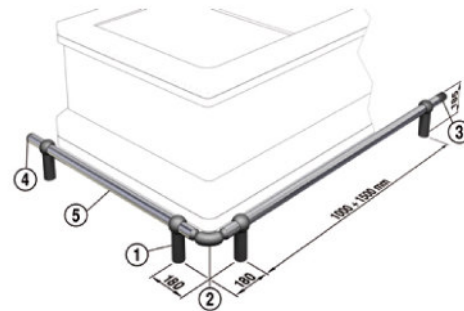

Edge protection system

Model KTS

- Ideal for the counter area in the supermarket
- Protection from shopping trolleys
- High-quality stainless steel and plastic
- Flexible solutions

5 STAINLESS STEEL TUBE 1000MM

1 SCREW FOOT

2 CORNER CONNECTOR

3 CONNECTION

4 END PLUG

Description	Weight (kg)	Material	Order no.	GTIN	Price
Edge protection system					
1 SCREW FOOT	0,7 / 1,0	Plastic	480-2000	4017337057283	32,00 €
1 PLUG FOOT	0,7 / 1,0	Plastic	480-2005	4017337057290	81,00 €
2 CORNER CON. 180 X 180	0,4 / 0,5	Plastic	480-2010	4017337057306	66,00 €
2 CORNER CON. 180 X 180	1,5 / 1,8	Stainless steel	480-2015	4017337057313	154,00 €
3 CONNECTION	0,1 / 0,2	Plastic	480-2020	4017337057320	10,00 €
4 END PLUG	0,1 / 0,2	Plastic	480-2025	4017337057337	8,00 €
5 STAINLESS STEEL TUBE	1,8 / 2,2	Stainless steel	480-2030	4017337057344	39,00 €

Edge protection

Stainless steel and plastic corner

- Protect columns, showcases, shelves with the corner protection made of stainless steel or plastic against impact damage caused by, for example Shopping trolley
- Including screws for fixing in the floor