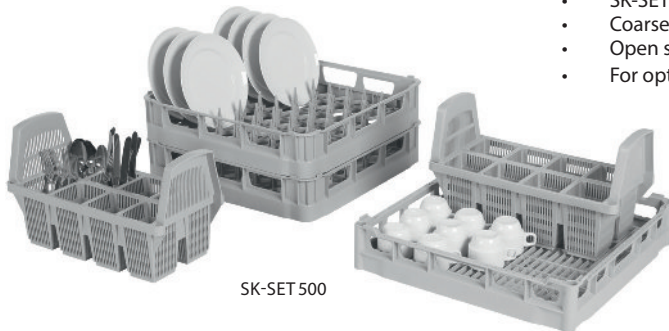

Dishwasher basket set

Model SK-SET 400 and SK-SET 500

- Material: polypropylene, food-safe
- Color: gray
- SK-SET 400: 2 bistro baskets, 1 plate insert, 1 cutlery holder, 4 glass insert racks
- SK-SET 500: 2 plate baskets, 1 universal basket, 2 cutlery baskets
- Coarse-meshed bottom
- Open side walls and open ones Handles
- For optimal washing results and faster drying

SK-SET 500

SK-SET 400

Model	Order no.	GTIN	Price
SK-SET 400	174-5105	4017337037858	123,00 €
SK-SET 500	174-5100	4017337037841	161,00 €

SK-SET 400	SK-SET 500
3,2	6,7
W 400 x D 400 x H 145	B 500 x D 500 x H 100