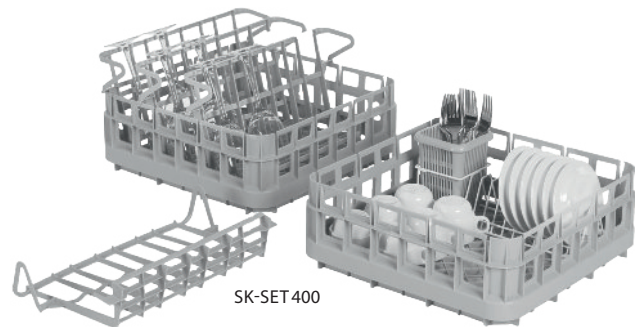

Dishwasher basket set

Model SK-SET 400 and SK-SET 500

- Material: polypropylene, food-safe
- Color: gray
- SK-SET 400: 2 bistro baskets, 1 plate insert, 1 cutlery holder, 4 glass insert racks
- SK-SET 500: 2 plate baskets, 1 universal basket, 2 cutlery baskets
- Coarse-meshed bottom
- Open side walls and open ones Handles
- For optimal washing results and faster drying

SK-SET 500

SK-SET 400

Model	Order no.	GTIN	Price
SK-SET 400	174-5105	4017337037858	123,00 €
SK-SET 500	174-5100	4017337037841	161,00 €

SK-SET 400	SK-SET 500
3,2	6,7
W 400 x D 400 x H 145	B 500 x D 500 x H 100