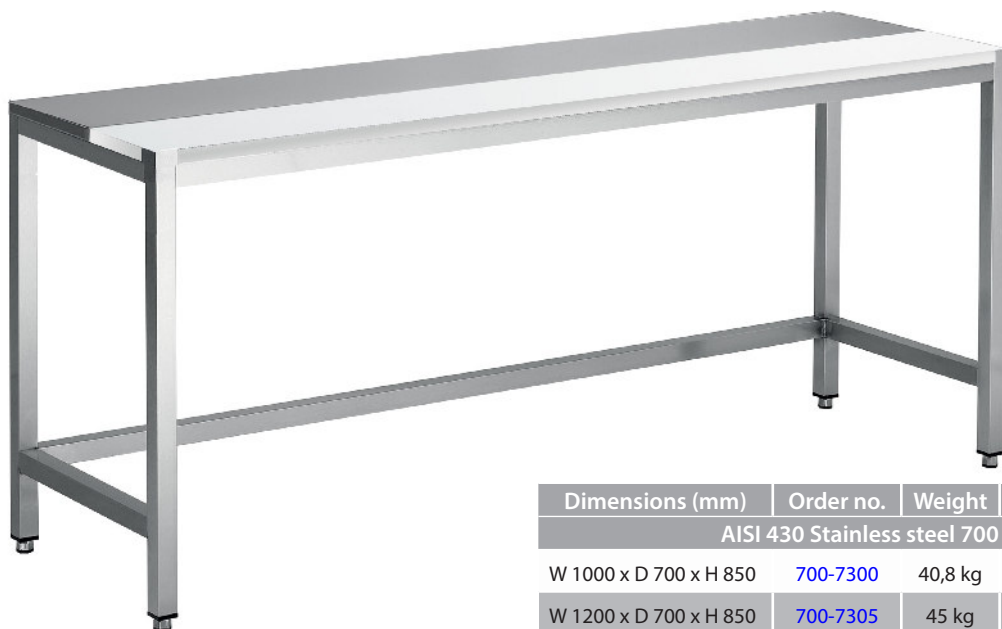

Stainless steel

Table 600 mm / 700 mm / 800 mm series

Cutting tables with two surfaces

- Made of AISI 430 stainless steel or AISI 304 stainless steel
- Legs in 40 x 40 mm tube with low bars and crossbars at the back (height 200 mm), with non-slip adjustable stainless steel feet
- White HDPE 500 work surface, removable and reversible,
- 500mm cutting surface, thickness 25 mm
- From a length of 2000 mm: six legs