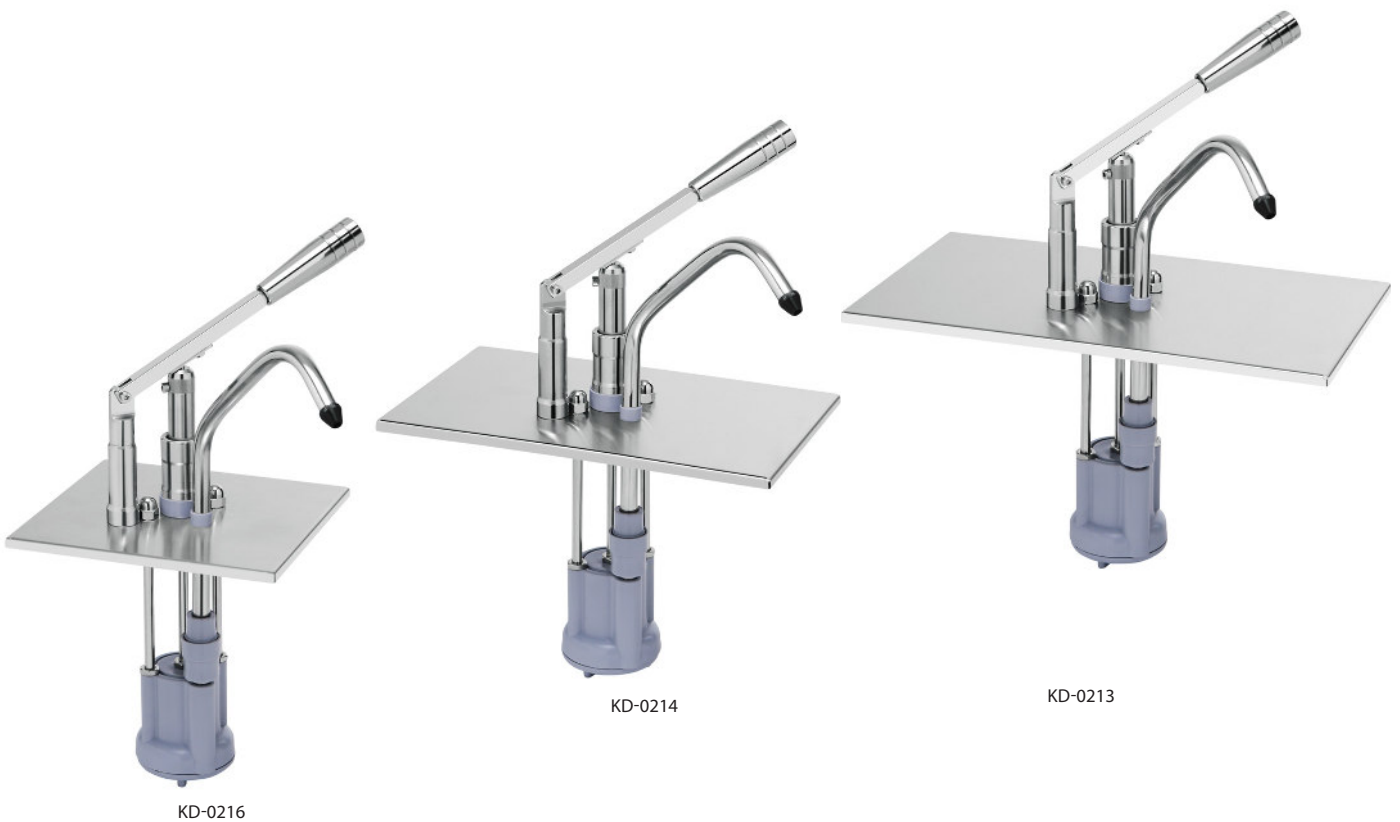

GN lid with pump head (GN 1/3 1/4 1/6)

Model *KD-0213/0214/0216*

- Material: stainless steel
- Fit on the respective GN container, so sauces remain closed for a clean working and portioning of the sauces
- Portion amount: 35 ml
- Suitable for 200 mm deep GN containers
- Can also be used for thick sauces
- Clean the dispenser regularly, Rinse with lukewarm water, use odorless detergents (NOT dishwasher safe).

Model	Order no.	GTIN	Price
KD_0213	421-2000	4017337055890	285,00 €

 W 330 x D 165 x H 180 mm	GN 1/3
--	---------------

Model	Order no.	GTIN	Price
KD_0214	421-2005	4017337055906	265,00 €

 W 270 x D 165 x H 180 mm	GN 1/4
--	---------------

Model	Order no.	GTIN	Price
KD_0216	421-2010	4017337055913	250,00 €

 W 170 x D 180 x H 180 mm	GN 1/6
--	---------------