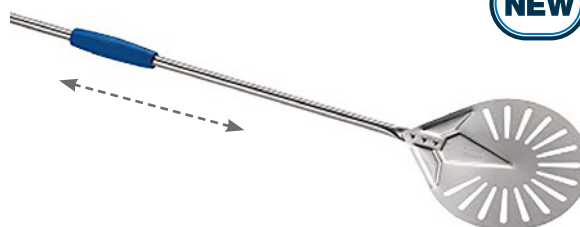

Pizza pide shovel

Model PRE2340/120

- Material: anodized aluminum
- Ideal for large pide
- Perforated shovel 230 x 400 mm, total length 1200 mm
- Impact and shock resistant
- Extremely light
- Weight: 0.66 / 1.1 kg (n / g)

Model	Order no.	GTIN	Price
PRE2340/120	217-2010	4017337057887	189,00 €

Pizza turner

Model PW20/23

- Material: stainless steel and polymer
- Ideal for large pide
- Smooth shovel 200/230 mm, handle length 1200 mm
- Impact and shock resistant
- Weight: 0.77 kg

sliding handle

Model	Order no.	GTIN	Price
PW20 Pizza turner 200 mm	217-2100	4017337057894	145,00 €
PW23 Pizza turner 230 mm	217-2103	4017337057917	150,00 €

Pizza turner

Model PW20G/23G

- Material: stainless steel and polymer
- Ideal for large pide
- Shovel with slots 200/230 mm, handle length 1200 mm
- Impact and shock resistant
- Weight: 0.84 kg

sliding handle

Model	Order no.	GTIN	Price
PW20G Pizza turner 200 mm	217-2110	4017337057900	125,00 €
PW23G Pizza turner 230 mm	217-2113	4017337057924	130,00 €