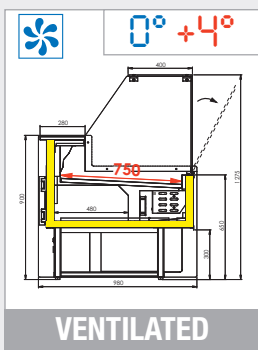

VENTILATED

VENTILATED WITH SPEED CONTROLLER

SLIDING PLEXIGLAS