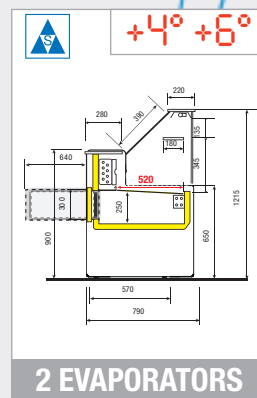

B5

FULL BLACK

R290

page 752

2 EVAPORATORS

E8

B5

RO-...

Table with columns: Model, Dimensions (mm), Power (P), kW, Voltage (V), Weight (kg), Volume (m³), Price (EUR). Rows include R010/B5-R2, R015/B5-R2, R020/B5-R2, R025/B5-R2, R030/B5-R2.

Table with columns: Model, Description, Dimensions (mm), Weight (kg), Volume (m³), Price (EUR). Rows include RO-700/B5, RO-1000/B5.