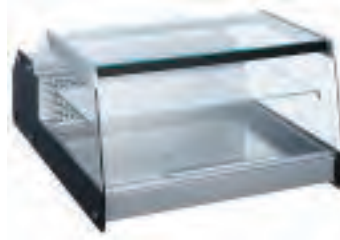

# Refrigeration

Refrigerators & Freezer Cabinets

Refrigerated & Freezer Counters

Saladettes

Coldrooms

Chest Freezers

Display Refrigeration

Ice Machines

## COLD DISPLAY

KOELVITRINE

KÜHLVITRINE

COLD DISPLAY

VITRINE RÉFRIGÉRÉE

7487.0220

€ 3.072,-

	650 x 805 x 1445
	230 V / 0,46 kW
	300 L
	+2/+8°C
	R 600 A
	LED
	3x
	158