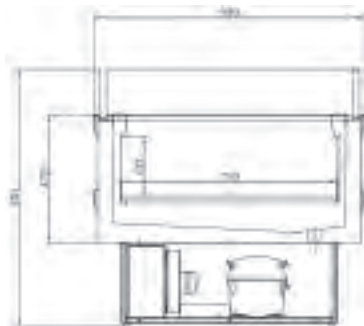

Cooking range

Drop-in

Ovens

Kitchen equipment

Refrigeration

Dishwashers

Neutral

Faucets

Ventilation

Pizzeria

Bakery