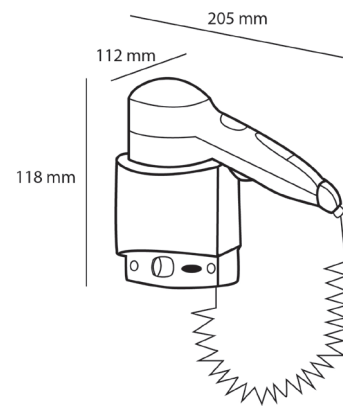

HAIR DRYER

Casselin hair dryers are designed to fit in a hotel bathroom or locker room. Professional wall-mounted hair dryers are functional and discreet.

■ Wall hair dryer

- Body in white ABS robust
- Switch stop automatic after release
- Switch with indicator light
- Safety thermostat
- 2 speeds of drying
- Air volume : 78 m³/h
- Power : 1,2 kW / 220 V
- Dimensions : W 205 x D 112 x H 118 mm
- Weight : 0,7 Kg
- > Delivered with fixing kit
- EAN 3611630001779

Reference : **CSC2**

Price : 39,-€

■ Hair dryer with shaver socket

- Body in white ABS robust
- Universal shaver socket
- Switch stop automatic after release
- 2 speeds of drying
- Air volume : 78 m³/h
- Power : 1,2 kW / 220 V
- Dimensions : W 153 x D 91 x H 210 mm
- Weight : 1,5 Kg
- > Delivered with fixing kit
- EAN 3611630000246