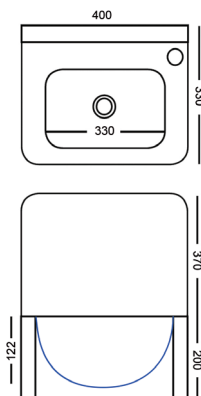

## ■ Knee operated wash hand basin

- Stainless Steel AISI 304
- Backsplash with deep-drawn tank
- Femoral control
- Adjustable single lever mixers + tap with non-return valve with 7/10 seconds delay
- Soap dispenser 360 ml / 1 ml per pressure
- Siphon and bung diameter Ø 32 mm
- Stainless steel braided flexible
- Assembly kit
- Dimensions : W 400 x D 330 x H 570 mm
- Weight : 7 Kg
- > Delivred preassembled
- EAN 3611630060714

## ■ Knee operated wash hand basin - Premium

- Stainless steel AISI 304
- Large sink unit
- Tank depth : 135 mm
- Knee operated wash hand basin with timer control 15/20 seconds
- Pre-mixer and check valve
- Siphon, water spout tap and plug diameter 32 mm
- Dimensions : W 400 x D 340 x H 545 mm
- Weight : 7 Kg
- > Delivred preassembled
- EAN 3611630020336

## ■ Soap dispenser 1 liter

- Capacity : 1 000 mL liquid soap
- Level indicator
- Easy cleaning with amovable vat
- Lockable
- Dimensions : W 120 x D 100 x H 223 mm
- > Included fixing kit
- EAN 3611630001700