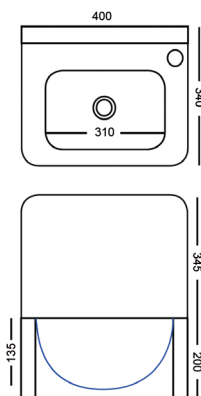

■ Knee operated wash hand basin - Premium

- Stainless steel AISI 304
- Large sink unit
- Tank depth : 135 mm
- Knee operated wash hand basin with timer control 15/20 seconds
- Pre-mixer and check valve
- Siphon, water spout tap and plug diameter 32 mm
- Dimensions : W 400 x D 340 x H 545 mm
- Weight : 7 Kg
- > Delivred preassembled
- EAN 3611630020336

Reference : **CLV2**

Price : 309,-€