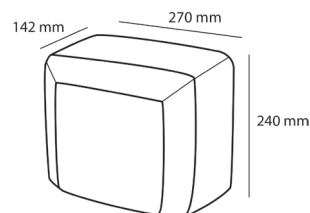

HAND DRYER

■ Hand dryer in ABS white

- Body in white ABS robust
- On/Off by infrared sensor
- Automatic stop in case of overheating
- Time of drying : 20 seconds
- Debit of air : 190 m3/h
- Power : 2,1 kW / 230 V
- Dimensions : W 244 x D 264 x H 200 mm
- Weight : 2,60 Kg
- > Delivered with fixing kit
- EAN 3611630000123

Reference : **CSM1**

Price : 89,-€

■ Hand dryer white

- Anti-vandalism body with 2 mm thickness
- Steel construction painted in epoxy
- On/Off by infrared sensor
- Automatic stop in case of overheating
- Time of drying : 15 seconds
- Debit of air : 270 m3/h
- Power : 2,5 kW / 230 V
- Dimensions : W 270 x D 142 x H 240 mm
- Weight : 5,40 Kg
- > Delivered with fixing kit
- EAN 3611630000277

Reference : **C1BLANC**

Price : 189,-€

■ Hand dryer stainless steel

- Anti-vandalism body with 2 mm thickness
- Construction in brushed stainless steel
- On/Off by infrared sensor
- Automatic stop in case of overheating
- Time of drying : 15 seconds
- Debit of air : 270 m3/h
- Power : 2,5 kW / 230 V
- Dimensions : W 270 x D 142 x H 240 mm
- Weight : 5,40 Kg
- > Delivered with fixing kit
- EAN 3611630000284