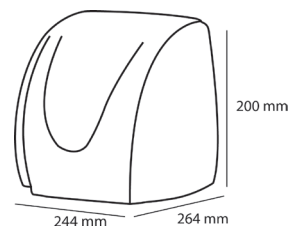

HAND DRYER

■ Hand dryer in ABS white

- Body in white ABS robust
- On/Off by infrared sensor
- Automatic stop in case of overheating
- Time of drying : 20 seconds
- Debit of air : 190 m3/h
- Power : 2,1 kW / 230 V
- Dimensions : W 244 x D 264 x H 200 mm
- Weight : 2,60 Kg
- > Delivered with fixing kit
- EAN 3611630000123

Reference : **CSM1**

Price : 89,-€

■ Hand dryer white

- Anti-vandalism body with 2 mm thickness
- Steel construction painted in epoxy
- On/Off by infrared sensor
- Automatic stop in case of overheating
- Time of drying : 15 seconds
- Debit of air : 270 m3/h
- Power : 2,5 kW / 230 V
- Dimensions : W 270 x D 142 x H 240 mm
- Weight : 5,40 Kg
- > Delivered with fixing kit
- EAN 3611630000277

Reference : **C1BLANC**

Price : 189,-€

■ Hand dryer stainless steel

- Anti-vandalism body with 2 mm thickness
- Construction in brushed stainless steel
- On/Off by infrared sensor
- Automatic stop in case of overheating
- Time of drying : 15 seconds
- Debit of air : 270 m3/h
- Power : 2,5 kW / 230 V
- Dimensions : W 270 x D 142 x H 240 mm
- Weight : 5,40 Kg
- > Delivered with fixing kit
- EAN 3611630000284