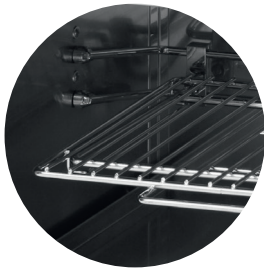

■ Salamander PM with adjustable handles

- Stainless steel
- Adjustable thermostat
- Heating elements in Incoloy 800
- Waste tray
- Adjustable grid height on 4 levels
- Removable back face to be used for servicing
- Shelves Dimensions : W 365 x D 300 mm
- Power : 2,2 kW / 230 V
- Dimensions : W 600 x D 370 x H 375 mm
- Weight : 19,7 Kg
- EAN 3611630002387

Reference : **CSPAPM**

Price : 539,-€

■ Salamander GM with adjustable handles

- Stainless steel
- 2 adjustable thermostats
- 2 heating elements in Incoloy 800
- Waste tray
- Adjustable grid height on 3 levels
- Removable back face to be used for servicing
- Shelves dimensions : W 645 x D 300 mm
- Power : 3,2 kW / 230 V
- Dimensions : W 875 x D 370 x H 365 mm
- Weight : 27,7 Kg
- EAN 3611630002394